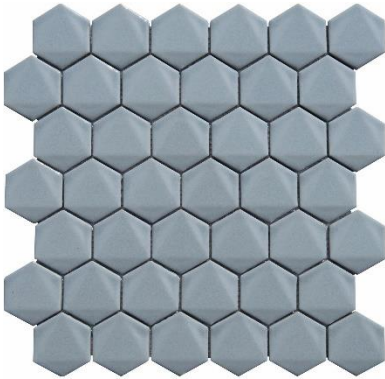

3D HEXAGON

PORCELAIN MOSAICS

3D Hexagon 2 inch Mosaic Snow
TRBC5001

3D Hexagon 2 inch Mosaic Cinder
TRBC5003

3D Hexagon 2 inch Mosaic Green
TRBC5005

3D Hexagon 2 inch Mosaic Gray
TRBC5007

3D Hexagon 2 inch Mosaic Slate Blue
TRBC5009

2 inch Hexagon

PRODUCT SPECIFICATIONS

Product	SKU	Piece Size (inch)	Coverage	Thickness (inch)	Weight (pound)	pcs/box	sf/box	boxes/skid
3D Hexagon 2 inch Mosaic Snow	TRBC5001	11.8" x 12"	0.98 sf	5/16"	2.75 lbs	5	4.90 sf	126
3D Hexagon 2 inch Mosaic Cinder	TRBC5003	11.8" x 12"	0.98 sf	5/16"	2.75 lbs	5	4.90 sf	126
3D Hexagon 2 inch Mosaic Green	TRBC5005	11.8" x 12"	0.98 sf	5/16"	2.75 lbs	5	4.90 sf	126
3D Hexagon 2 inch Mosaic Gray	TRBC5007	11.8" x 12"	0.98 sf	5/16"	2.75 lbs	5	4.90 sf	126
3D Hexagon 2 inch Mosaic Slate Blue	TRBC5009	11.8" x 12"	0.98 sf	5/16"	2.75 lbs	5	4.90 sf	126