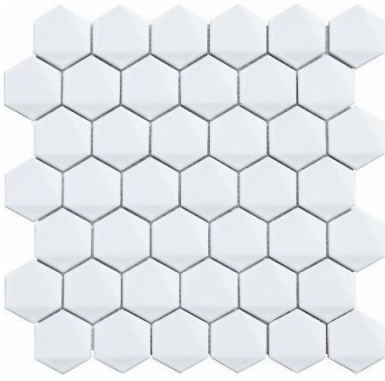

3D HEXAGON

PORCELAIN MOSAICS

3D Hexagon 2 inch Mosaic Snow
TRBC5001

3D Hexagon 2 inch Mosaic Cinder
TRBC5003

3D Hexagon 2 inch Mosaic Green
TRBC5005

3D Hexagon 2 inch Mosaic Gray
TRBC5007

3D Hexagon 2 inch Mosaic Slate Blue
TRBC5009

2 inch Hexagon

PRODUCT SPECIFICATIONS

Product	SKU	Piece Size (inch)	Coverage	Thickness (inch)	Weight (pound)	pcs/box	sf/box	boxes/skid
3D Hexagon 2 inch Mosaic Snow	TRBC5001	11.8" x 12"	0.98 sf	5/16"	2.75 lbs	5	4.90 sf	126
3D Hexagon 2 inch Mosaic Cinder	TRBC5003	11.8" x 12"	0.98 sf	5/16"	2.75 lbs	5	4.90 sf	126
3D Hexagon 2 inch Mosaic Green	TRBC5005	11.8" x 12"	0.98 sf	5/16"	2.75 lbs	5	4.90 sf	126
3D Hexagon 2 inch Mosaic Gray	TRBC5007	11.8" x 12"	0.98 sf	5/16"	2.75 lbs	5	4.90 sf	126
3D Hexagon 2 inch Mosaic Slate Blue	TRBC5009	11.8" x 12"	0.98 sf	5/16"	2.75 lbs	5	4.90 sf	126