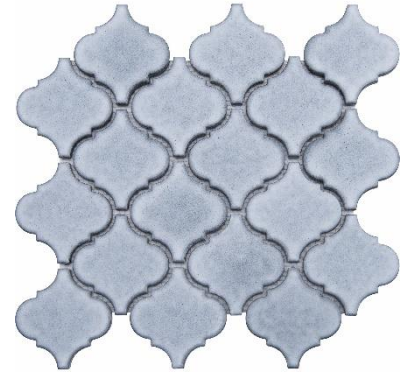

ARABESQUE

PORCELAIN MOSAICS

Arabesque Snow White
TRBC9501

Arabesque Metallico Blue
TRBC5003

Arabesque Metallico Gray
TRBC5005

Arabesque Slate Blue
TRBC5007

Arabesque Cinder
TRBC5009

Arabesque

PRODUCT SPECIFICATIONS

Product	SKU	Piece Size (inch)	Coverage	Thickness (inch)	Weight (pound)	pcs/box	sf/box	boxes/skid
Arabesque Snow White	TRBC9501	11.42" x 10.63"	0.84 sf	5/16"	2.40 lbs	5	4.20 sf	108
Arabesque Cinder	TRBC9503	11.42" x 10.63"	0.84 sf	5/16"	2.40 lbs	5	4.20 sf	108
Arabesque Slate Blue	TRBC9505	11.42" x 10.63"	0.84 sf	5/16"	2.40 lbs	5	4.20 sf	108
Arabesque Metallico Blue	TRBC9507	11.42" x 10.63"	0.84 sf	5/16"	2.40 lbs	5	4.20 sf	108
Arabesque Metallico Gray	TRBC9509	11.42" x 10.63"	0.84 sf	5/16"	2.40 lbs	5	4.20 sf	108