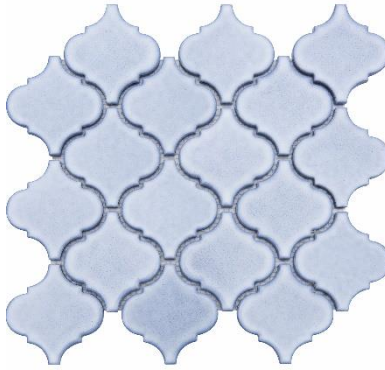

ARABESQUE

PORCELAIN MOSAICS

Arabesque Snow White
TRBC9501

Arabesque Metallico Blue
TRBC5003

Arabesque Metallico Gray
TRBC5005

Arabesque Slate Blue
TRBC5007

Arabesque Cinder
TRBC5009

Arabesque

PRODUCT SPECIFICATIONS

Product	SKU	Piece Size (inch)	Coverage	Thickness (inch)	Weight (pound)	pcs/box	sf/box	boxes/skid
Arabesque Snow White	TRBC9501	11.42" x 10.63"	0.84 sf	5/16"	2.40 lbs	5	4.20 sf	108
Arabesque Cinder	TRBC9503	11.42" x 10.63"	0.84 sf	5/16"	2.40 lbs	5	4.20 sf	108
Arabesque Slate Blue	TRBC9505	11.42" x 10.63"	0.84 sf	5/16"	2.40 lbs	5	4.20 sf	108
Arabesque Metallico Blue	TRBC9507	11.42" x 10.63"	0.84 sf	5/16"	2.40 lbs	5	4.20 sf	108
Arabesque Metallico Gray	TRBC9509	11.42" x 10.63"	0.84 sf	5/16"	2.40 lbs	5	4.20 sf	108