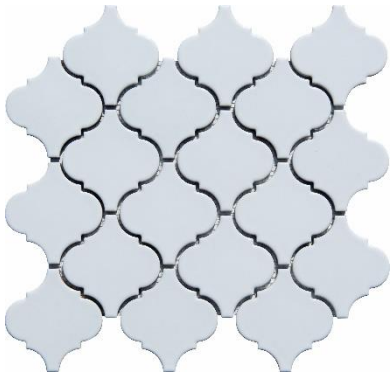

ARABESQUE

PORCELAIN MOSAICS

Arabesque Snow White
TRBC9501

Arabesque Metallico Blue
TRBC5003

Arabesque Metallico Gray
TRBC5005

Arabesque Slate Blue
TRBC5007

Arabesque Cinder
TRBC5009

Arabesque

PRODUCT SPECIFICATIONS

Product	SKU	Piece Size (inch)	Coverage	Thickness (inch)	Weight (pound)	pcs/box	sf/box	boxes/skid
Arabesque Snow White	TRBC9501	11.42" x 10.63"	0.84 sf	5/16"	2.40 lbs	5	4.20 sf	108
Arabesque Cinder	TRBC9503	11.42" x 10.63"	0.84 sf	5/16"	2.40 lbs	5	4.20 sf	108
Arabesque Slate Blue	TRBC9505	11.42" x 10.63"	0.84 sf	5/16"	2.40 lbs	5	4.20 sf	108
Arabesque Metallico Blue	TRBC9507	11.42" x 10.63"	0.84 sf	5/16"	2.40 lbs	5	4.20 sf	108
Arabesque Metallico Gray	TRBC9509	11.42" x 10.63"	0.84 sf	5/16"	2.40 lbs	5	4.20 sf	108