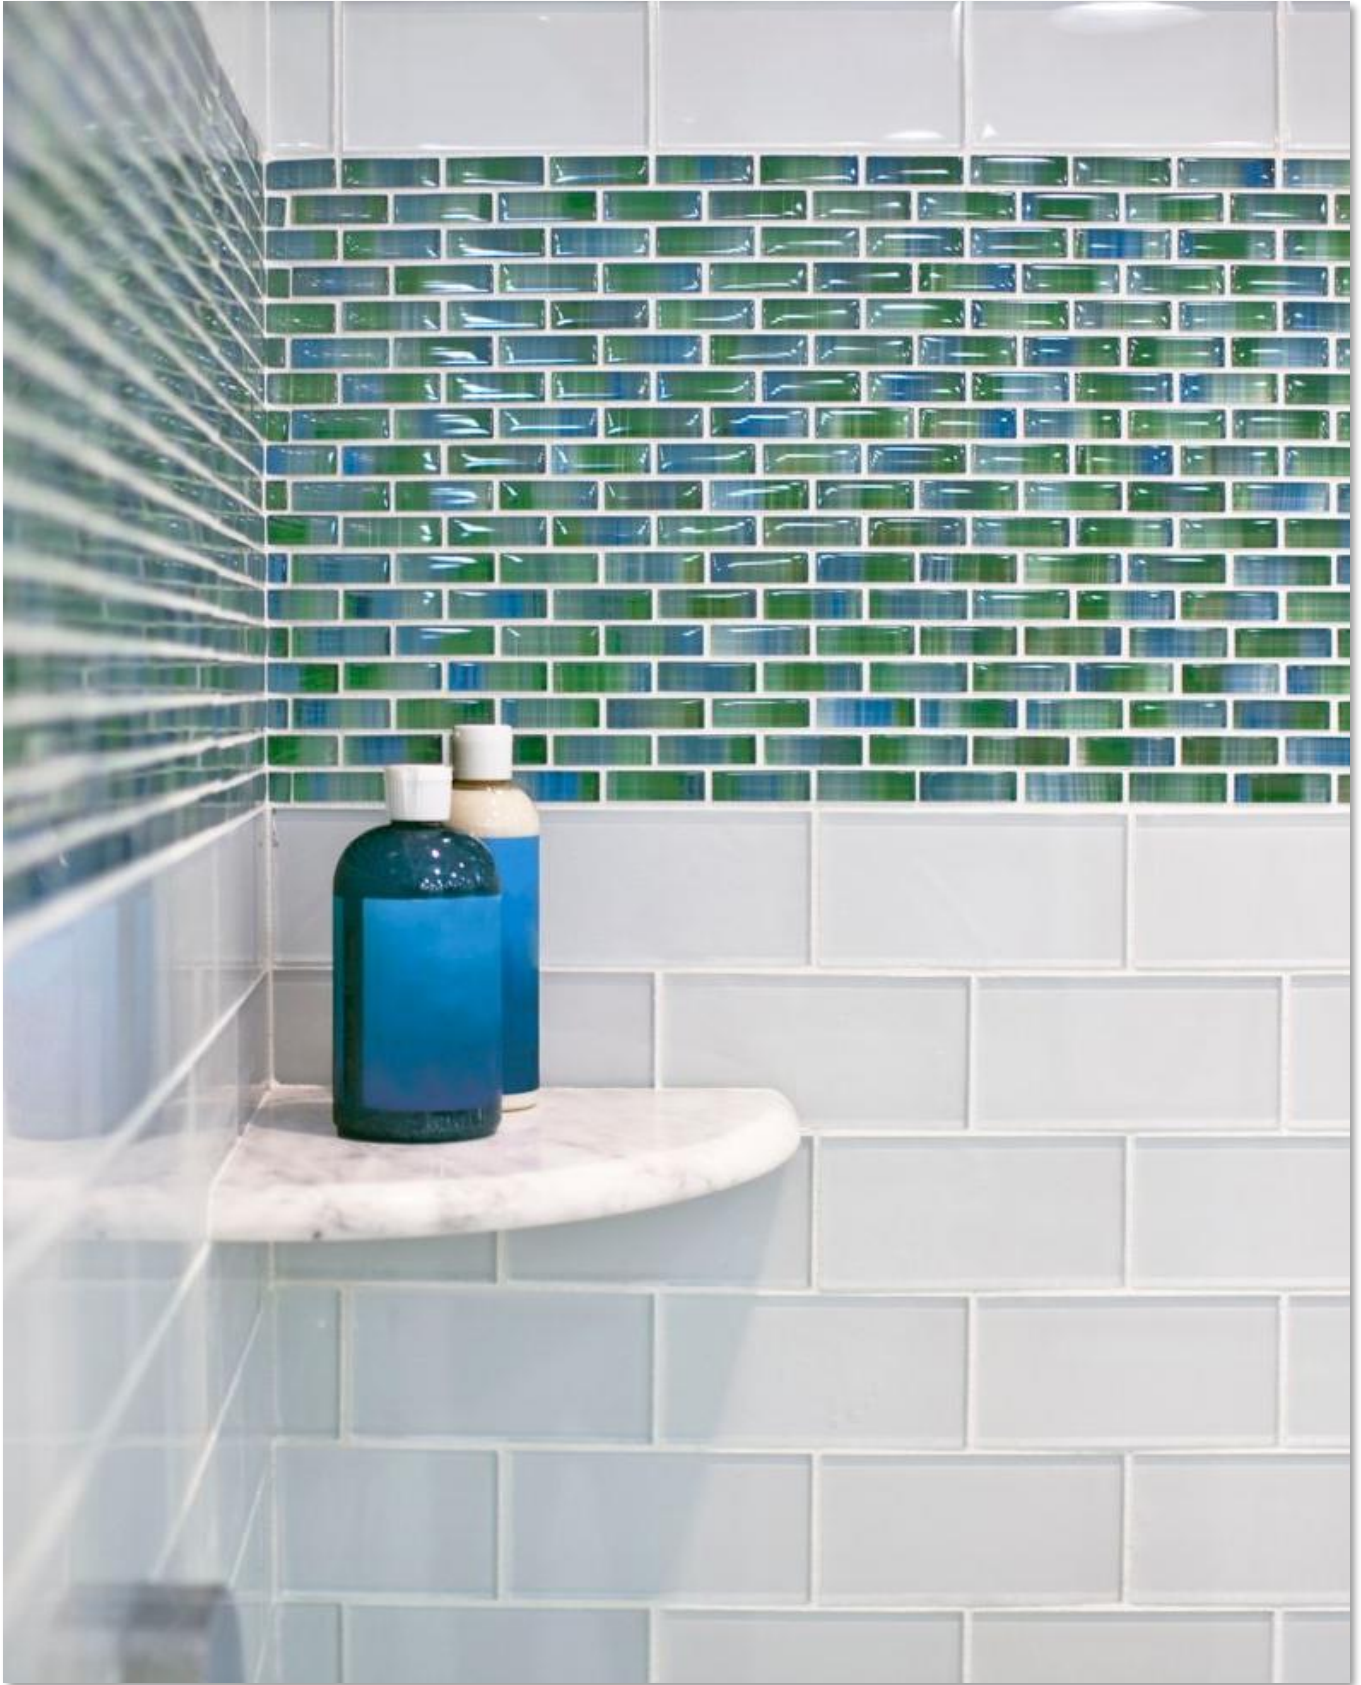

CORNER SHELVES

Massa Bianco, Mesa Gray & Silver

Massa Bianco 2 cm Corner Shelf Honed 9 inch
MARB0432

Mesa Gray 2 cm Corner Shelf Honed 9 inch
MARB8532

Silver 2 cm Corner Shelf F/H 9 inch
TRAV5132

PRODUCT SPECIFICATIONS

Product	SKU	Piece Size	Coverage	Thickness (inch)	Weight (pound)	pcs/skid
Massa Bianco 2 cm Corner Shelf Honed 9 inch	MARB0432	2 cm x 9"	9 inch from corner to any point on radius	3/4"	10.00 lbs	100
Mesa Gray 2 cm Corner Shelf Honed 9 inch	MARB8532	2 cm x 9"	9 inch from corner to any point on radius	3/4"	10.00 lbs	100
Silver 2 cm Corner Shelf F/H 9 inch	TRAV5132	2 cm x 9"	9 inch from corner to any point on radius	3/4"	10.00 lbs	100