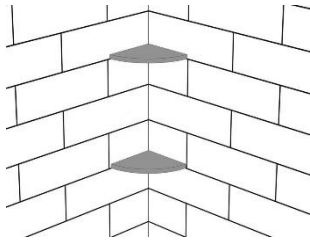

CORNER SHELVES

Massa Bianco, Mesa Gray & Silver

Massa Bianco 2 cm Corner Shelf Honed 9 inch
MARB0432

Mesa Gray 2 cm Corner Shelf Honed 9 inch
MARB8532

Silver 2 cm Corner Shelf F/H 9 inch
TRAV5132

PRODUCT SPECIFICATIONS

Product	SKU	Piece Size	Coverage	Thickness (inch)	Weight (pound)	pcs/skid
Massa Bianco 2 cm Corner Shelf Honed 9 inch	MARB0432	2 cm x 9"	9 inch from corner to any point on radius	3/4"	10.00 lbs	100
Mesa Gray 2 cm Corner Shelf Honed 9 inch	MARB8532	2 cm x 9"	9 inch from corner to any point on radius	3/4"	10.00 lbs	100
Silver 2 cm Corner Shelf F/H 9 inch	TRAV5132	2 cm x 9"	9 inch from corner to any point on radius	3/4"	10.00 lbs	100