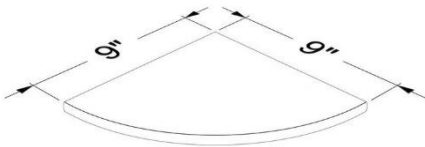

CORNER SHELVES

Massa Bianco, Mesa Gray & Silver

Massa Bianco 2 cm Corner Shelf Honed 9 inch
MARB0432

Mesa Gray 2 cm Corner Shelf Honed 9 inch
MARB8532

Silver 2 cm Corner Shelf F/H 9 inch
TRAV5132

PRODUCT SPECIFICATIONS

Product	SKU	Piece Size	Coverage	Thickness (inch)	Weight (pound)	pcs/skid
Massa Bianco 2 cm Corner Shelf Honed 9 inch	MARB0432	2 cm x 9"	9 inch from corner to any point on radius	3/4"	10.00 lbs	100
Mesa Gray 2 cm Corner Shelf Honed 9 inch	MARB8532	2 cm x 9"	9 inch from corner to any point on radius	3/4"	10.00 lbs	100
Silver 2 cm Corner Shelf F/H 9 inch	TRAV5132	2 cm x 9"	9 inch from corner to any point on radius	3/4"	10.00 lbs	100