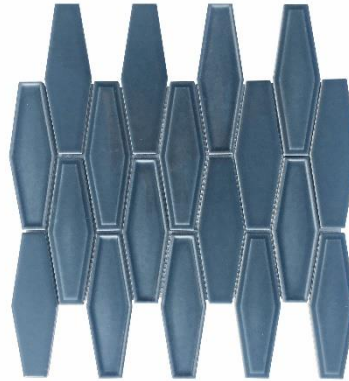

ELONGATED HEXAGON

PORCELAIN MOSAICS

Elongated Hexagon Snow
TRBC8001

Elongated Hexagon Light Gray
TRBC8005

Elongated Hexagon Timber
TRBC8003

Elongated Hexagon Green
TRBC8007

Elongated Hexagon Slate Blue
TRBC8009

Elongated Hexagon

PRODUCT SPECIFICATIONS

Product	SKU	Piece Size (inch)	Coverage	Thickness (inch)	Weight (pound)	pcs/box	sf/box	boxes/skid
Elongated Hexagon Snow	TRBC8001	9.88" x 11.16"	0.77 sf	5/16"	2.75 lbs	5	3.85 sf	126
Elongated Hexagon Timber	TRBC8003	9.88" x 11.16"	0.77 sf	5/16"	2.75 lbs	5	3.85 sf	126
Elongated Hexagon Light Gray	TRBC8005	9.88" x 11.16"	0.77 sf	5/16"	2.75 lbs	5	3.85 sf	126
Elongated Hexagon Green	TRBC8007	9.88" x 11.16"	0.77 sf	5/16"	2.75 lbs	5	3.85 sf	126
Elongated Hexagon Slate Blue	TRBC8009	9.88" x 11.16"	0.77 sf	5/16"	2.75 lbs	5	3.85 sf	126