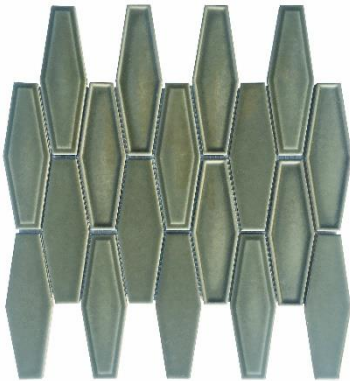

ELONGATED HEXAGON

PORCELAIN MOSAICS

Elongated Hexagon Snow
TRBC8001

Elongated Hexagon Light Gray
TRBC8005

Elongated Hexagon Timber
TRBC8003

Elongated Hexagon Green
TRBC8007

Elongated Hexagon Slate Blue
TRBC8009

Elongated Hexagon

PRODUCT SPECIFICATIONS

Product	SKU	Piece Size (inch)	Coverage	Thickness (inch)	Weight (pound)	pcs/box	sf/box	boxes/skid
Elongated Hexagon Snow	TRBC8001	9.88" x 11.16"	0.77 sf	5/16"	2.75 lbs	5	3.85 sf	126
Elongated Hexagon Timber	TRBC8003	9.88" x 11.16"	0.77 sf	5/16"	2.75 lbs	5	3.85 sf	126
Elongated Hexagon Light Gray	TRBC8005	9.88" x 11.16"	0.77 sf	5/16"	2.75 lbs	5	3.85 sf	126
Elongated Hexagon Green	TRBC8007	9.88" x 11.16"	0.77 sf	5/16"	2.75 lbs	5	3.85 sf	126
Elongated Hexagon Slate Blue	TRBC8009	9.88" x 11.16"	0.77 sf	5/16"	2.75 lbs	5	3.85 sf	126