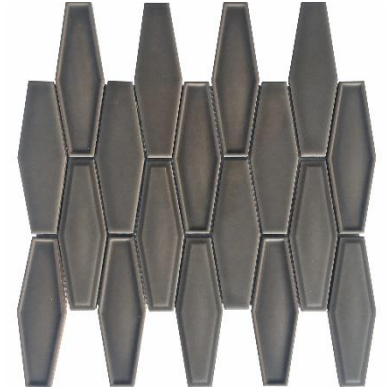

ELONGATED HEXAGON

PORCELAIN MOSAICS

Elongated Hexagon Snow
TRBC8001

Elongated Hexagon Light Gray
TRBC8005

Elongated Hexagon Timber
TRBC8003

Elongated Hexagon Green
TRBC8007

Elongated Hexagon Slate Blue
TRBC8009

Elongated Hexagon

PRODUCT SPECIFICATIONS

Product	SKU	Piece Size (inch)	Coverage	Thickness (inch)	Weight (pound)	pcs/box	sf/box	boxes/skid
Elongated Hexagon Snow	TRBC8001	9.88" x 11.16"	0.77 sf	5/16"	2.75 lbs	5	3.85 sf	126
Elongated Hexagon Timber	TRBC8003	9.88" x 11.16"	0.77 sf	5/16"	2.75 lbs	5	3.85 sf	126
Elongated Hexagon Light Gray	TRBC8005	9.88" x 11.16"	0.77 sf	5/16"	2.75 lbs	5	3.85 sf	126
Elongated Hexagon Green	TRBC8007	9.88" x 11.16"	0.77 sf	5/16"	2.75 lbs	5	3.85 sf	126
Elongated Hexagon Slate Blue	TRBC8009	9.88" x 11.16"	0.77 sf	5/16"	2.75 lbs	5	3.85 sf	126