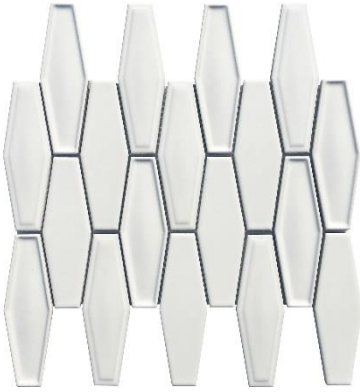

ELONGATED HEXAGON

PORCELAIN MOSAICS

Elongated Hexagon Snow
TRBC8001

Elongated Hexagon Light Gray
TRBC8005

Elongated Hexagon Timber
TRBC8003

Elongated Hexagon Green
TRBC8007

Elongated Hexagon Slate Blue
TRBC8009

Elongated Hexagon

PRODUCT SPECIFICATIONS

Product	SKU	Piece Size (inch)	Coverage	Thickness (inch)	Weight (pound)	pcs/box	sf/box	boxes/skid
Elongated Hexagon Snow	TRBC8001	9.88" x 11.16"	0.77 sf	5/16"	2.75 lbs	5	3.85 sf	126
Elongated Hexagon Timber	TRBC8003	9.88" x 11.16"	0.77 sf	5/16"	2.75 lbs	5	3.85 sf	126
Elongated Hexagon Light Gray	TRBC8005	9.88" x 11.16"	0.77 sf	5/16"	2.75 lbs	5	3.85 sf	126
Elongated Hexagon Green	TRBC8007	9.88" x 11.16"	0.77 sf	5/16"	2.75 lbs	5	3.85 sf	126
Elongated Hexagon Slate Blue	TRBC8009	9.88" x 11.16"	0.77 sf	5/16"	2.75 lbs	5	3.85 sf	126