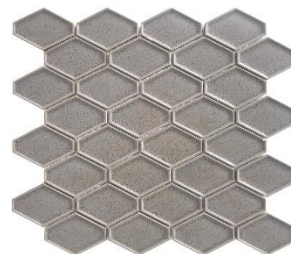

Millennium Green 2x6
Brick / TRBC0303

Millennium Snow
Harlequin / TRBC0803

Millennium Flint
Harlequin / TRBC0703

Millennium Timber
Harlequin / TRBC0603

Millennium Dusk
Harlequin / TRBC0903

Millennium Slate Blue
Harlequin / TRBC4003

Millennium Green
Harlequin / TRBC0305

Millennium Snow Clipped
Diamond / TRBC0805

Millennium Flint Clipped
Diamond / TRBC0705

Millennium Timber Clipped
Diamond / TRBC0605

Millennium Dusk Clipped
Diamond / TRBC0905

Millennium Slate Blue Clipped
Diamond / TRBC4005

Millennium Green Clipped
Diamond / TRBC0307

TECHNICAL SPECIFICATIONS

| Technical Features | Norms | Test Result |
|---|------------|---|
| Water Absorption | ASTM C373 | ≤ 0.50 % |
| Breaking Strength | ASTM C648 | 273 lbf |
| Chemical Resistance | ASTM C650 | Visual and pencil tests: Not affected |
| Scratch Hardness (MOH's Hardness Scale) | ASTM C1895 | Highest point that did not scratch: 6 Lowest point that did scratch: 7 |