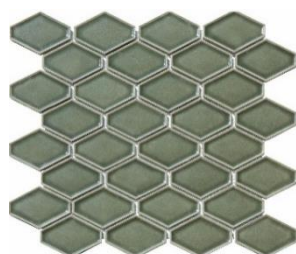

Millennium Green
Harlequin / TRBC0305

Millennium Snow Clipped
Diamond / TRBC0805

Millennium Flint Clipped
Diamond / TRBC0705

Millennium Timber Clipped
Diamond / TRBC0605

Millennium Dusk Clipped
Diamond / TRBC0905

Millennium Slate Blue Clipped
Diamond / TRBC4005

Millennium Green Clipped
Diamond / TRBC0307

TECHNICAL SPECIFICATIONS

| Technical Features | Norms | Test Result |
|---|------------|---|
| Water Absorption | ASTM C373 | ≤ 0.50 % |
| Breaking Strength | ASTM C648 | 273 lbf |
| Chemical Resistance | ASTM C650 | Visual and pencil tests: Not affected |
| Scratch Hardness (MOH's Hardness Scale) | ASTM C1895 | Highest point that did not scratch: 6 Lowest point that did scratch: 7 |