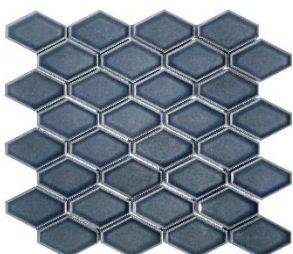

Millennium Green 2x6
Brick / TRBC0303

Millennium Snow
Harlequin / TRBC0803

Millennium Flint
Harlequin / TRBC0703

Millennium Timber
Harlequin / TRBC0603

Millennium Dusk
Harlequin / TRBC0903

Millennium Slate Blue
Harlequin / TRBC4003

Millennium Green
Harlequin / TRBC0305

Millennium Snow Clipped
Diamond / TRBC0805

Millennium Flint Clipped
Diamond / TRBC0705

Millennium Timber Clipped
Diamond / TRBC0605

Millennium Dusk Clipped
Diamond / TRBC0905

Millennium Slate Blue Clipped
Diamond / TRBC4005

Millennium Green Clipped
Diamond / TRBC0307

TECHNICAL SPECIFICATIONS

| Technical Features | Norms | Test Result |
|---|------------|---|
| Water Absorption | ASTM C373 | ≤ 0.50 % |
| Breaking Strength | ASTM C648 | 273 lbf |
| Chemical Resistance | ASTM C650 | Visual and pencil tests: Not affected |
| Scratch Hardness (MOH's Hardness Scale) | ASTM C1895 | Highest point that did not scratch: 6 Lowest point that did scratch: 7 |