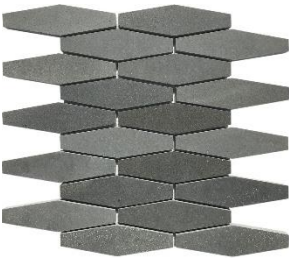

VOLCANO SERIES

BASALT COLLECTION

Volcano 1 inch Hexagon Honed / GDBA0102

Volcano 3 inch Hexagon Honed / GDBA0103

Volcano Qattro 5/8x2 Stacked / GDBA0104

Volcano Qattro Random Strips / GDBA0105

Volcano 3D Honed Mosaic GDBA0106

Volcano Random Strips Honed / GDBA0107

Volcano Qattro 5/8x2 Brick / GDBA0108

Volcano 2x8 Herringbone Honed / GDBA0131

Volcano Clipped Diamond Honed / GDBA0133

Volcano Adelaine Honed GDBA0134

Volcano 1x3 Herringbone Honed / GDBA0135

Volcano Penny Round Honed / GDBA0136

Volcano Chevron 0.8x4.75 Honed / GDBA0137

Volcano 12x24 Honed GDBA0301

Volcano 18x36 Honed GDBA0303

Volcano 3x9 Honed GDBA0321

Volcano 6 inch Hexagon Honed Tile / GDBA0327

Volcano 1x12 Pencil Liner Honed / GDBA0367

Volcano 3/4x12 Square Bar Liner Honed / GDBA0372

Volcano 2x12 Chair Rail Honed / GDBA0370

TECHNICAL SPECIFICATIONS

Technical Features	Grey Basalt	JC/T205-92(96)Specifications
Water Absorption (%)	0.30	1.00 max
Flexural Strength (mpa)	31.3	8.0 min
Compressive Strength (mpa)	217.6	60.0 min
Density (g/cm3)	2.84	2.5 min
Shore Hardness (HSD)	92	/