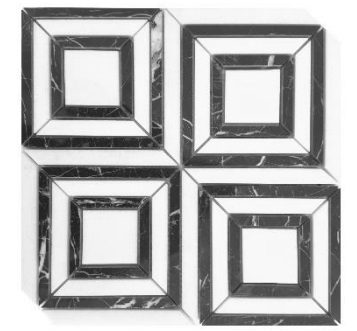

WATERJET SERIES

MARBLE MOSAICS

Thassos & Carrara White Karo Polished / TWCWK0220

Thassos White Karo Polished TWK0020

Thassos & Carrara White Naples Polished / TWCWN0230

Thassos & Carrara White Lente Polished / TWCWL0210

Thassos White Lente Polished TWL0010

Thassos White Naples Polished TWN0030

Thassos & Carrara White Picket Polished / TWCWN0240

Thassos White Picket Polished TWP0040

Monet Thassos & Nero Polished TWP0040

Thassos & Carrara White Greco Polished / WJ-KaroBlend#2

Thassos White Greco Polished WJ-KaroThassos#1

PRODUCT SPECIFICATIONS

Product Description	Item Code	Piece Size	Coverage	Thickness	Weight	pcs/box
Thassos & Carrara White Karo Polished	TWCWK0220	12" x 12"	1.00 sf	3/8"	5.50 lbs	6
Thassos White Karo Polished	TWK0020	12" x 12"	1.00 sf	3/8"	5.50 lbs	6
Thassos & Carrara White Naples Polished	TWCWN0230	9.55" x 14"	0.93 sf	3/8"	4.50 lbs	6
Thassos White Naples Polished	TWN0030	9.55" x 14"	0.93 sf	3/8"	4.50 lbs	6
Thassos & Carrara White Lente Polished	TWCWL0210	12.2" x 12.2"	1.04 sf	3/8"	5.50 lbs	6
Thassos White Lente Polished	TWL0010	12.2" x 12.2"	1.04 sf	3/8"	5.50 lbs	6
Thassos & Carrara White Picket Polished	TWCWN0240	11.10" x 11.90"	0.92 sf	3/8"	5.00 lbs	6
Thassos White Picket Polished	TWP0040	11.10" x 11.90"	0.92 sf	3/8"	5.00 lbs	6
Monet Thassos & Nero Polished	WJ-MonetBlend	12" x 12"	1.00 sf	5/16"	5.00 lbs	6
Thassos & Carrara White Greco Polished	WJ-KaroBlend#2	12" x 12"	1.00 sf	5/16"	5.00 lbs	6
Thassos White Greco Polished	WJ-KaroThassos#1	12" x 12"	1.00 sf	5/16"	5.00 lbs	6