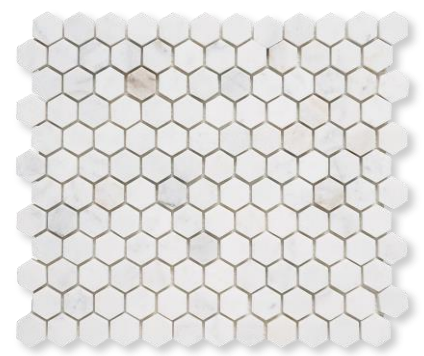

KALTA UMBER HONED

MARBLE SERIES

Kalta UMBER 24x24 Honed
MARB6426

Kalta UMBER 12x24 Honed
MARB6424

Kalta UMBER 6 inch Hexagon Tile
Honed / MARB6411

Kalta UMBER 3x9 Honed
MARB6409

Kalta UMBER 4x12 Honed
MARB6406

Kalta UMBER 1 inch Hexagon
Honed / MARB6401

Kalta UMBER 3 inch Hexagon
Honed / MARB6404

Kalta UMBER 1x3 Grande
Herringbone Honed / MARB6405

PRODUCT SPECIFICATIONS

Product Description	Item Code	Piece Size	Coverage	Thickness	Weight	sf/box	pcs/box
Kalta Amber 12"x24" Honed	MARB6424	12" x 24"	2.00 sf	3/8"	5.55 lbs	10.00	5
Kalta Amber 24"x24" Honed	MARB6426	24" x 24"	4.00 sf	3/8"	5.55 lbs	12.00	3
Kalta Amber 3"x9" Honed	MARB6409	3"x9"	0.19 sf	3/8"	5.50 lbs	5.25	28
Kalta Amber 4"x12" Honed	MARB6406	4"x12"	0.33 sf	3/8"	5.50 lbs	6.67	20
Kalta Amber 6 inch Hexagon Honed	MARB6411	6"	0.21 sf	3/8"	5.70 lbs	4.20	20
Kalta Amber 3 inch Hexagon Honed	MARB6404	11.4"x9.84"	0.78 sf	3/8"	4.00 lbs	4.68	6
Kalta Amber 1 inch Hexagon Honed	MARB6401	11.8"x10.2"	0.84 sf	3/8"	4.00 lbs	4.20	5
Kalta Amber 1"x3" Grande Herringbone Honed	MARB6405	12"x12.8"	1.07 sf	3/8"	5.00 lbs	5.35	5